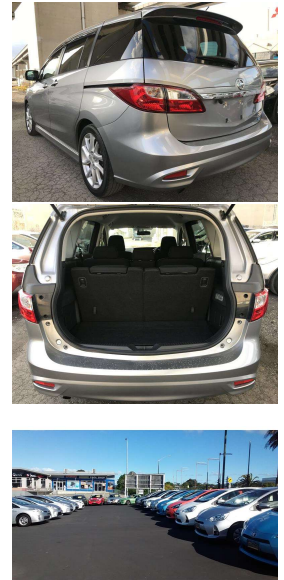

VEHICLE INFORMATION

Cash Price

Includes GST

$9,979

+ on-road-costs of $498

Finance this vehicle
from only

$48.93

per week*

Total Amount Payable

$13,320.06

Gain peace of mind
with Mechanical
Breakdown Insurance.
Ask us how.

Body

5 door, People Movers

Odometer

82,499 km

Engine

2000 cc, Internal Combustion

Fuel Type

Petrol

Transmission

Automatic, Front Wheel Drive

Wheels

-

VIN

-

Reg No.

-

Ext Colour

GRAY

History

-

Seats

7 seats, PREMIUM GRADE CLOTH

Interior

Black, Premium Grade Cloth

Audio

-

Stock ID

4370

Exterior Features

Interior Features

Mechanical Features

Croydon Wholesalers, Phone 09 836 8314, Email sales@croydons.co.nz
157 Central Park Drive, Henderson, Auckland 0610, New Zealand
www.croydons.co.nz

* Finance calculation based on a 48 month term, 30% deposit and with an example annual fixed interest rate of 13.95%. Actual interest rate may be higher or lower. Includes an establishment fee of $432.00. Full term total amount payable of $13,320.06. Estimate only, not an offer of finance. Terms, conditions and lending criteria apply.